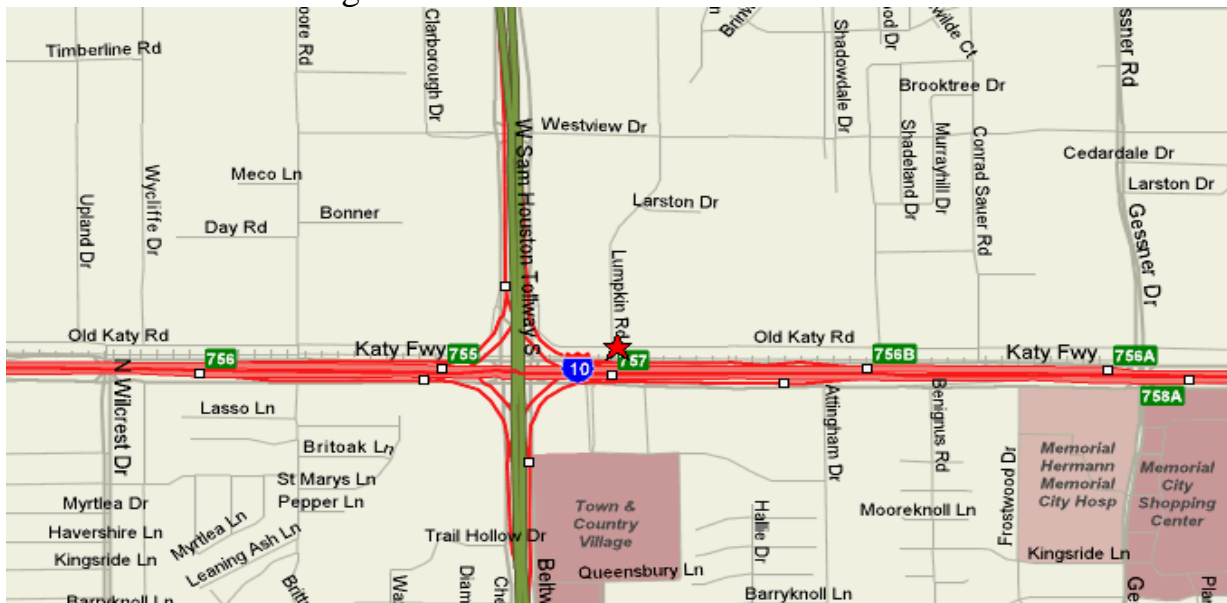

The gym address is 10516-G Katy Freeway, Houston 77043. It is in the northeast corner shopping center at the intersection of Beltway 8 (Sam Houston Tollway) and I-10W (Katy Freeway). Landmarks to our shopping center are Home Depot, Hobby Lobby, Tuesday Morning, Petsmart, The Great Indoors, and Sams Club.

If you are traveling south on Beltway 8 (Sam Houston Tollway) take the Westview exit. Turn left at the light onto Westview. Continue through to the stoplight at Lumpkin. Turn right onto Lumpkin. You should see the gym to your left.

If you are traveling north on Beltway 8 exit I-10 Downtown. As you travel down the over pass stay in the right lane and take the Gessner exit. Follow the Frontage Rd and make the U-turn at the light at Gessner. This frontage road will be heading west. Turn Right on Lumpkin (Lumpkin is past Petsmart.) The gym is on your right, in the back of the building that faces I-10.

If you are traveling east on I-10 Take the Gessner exit. Stay in the left lane and make the u-turn at the light at Gessner. This frontage road will be heading west. Turn Right on Lumpkin. (Lumpkin is past Petsmart.) The gym is on your right, in the back of the building that faces I-10.

If you are traveling west on I-10 exit on the Frontage Road exit (this will be the exit after the Gessner Rd exit). Travel west on the Frontage Rd, turn Right on Lumpkin. (Lumpkin is past Petsmart.) The gym is on your right, in the back of the building that faces I-10.

If you have any problems or question please call the gym at 713-464-1996!